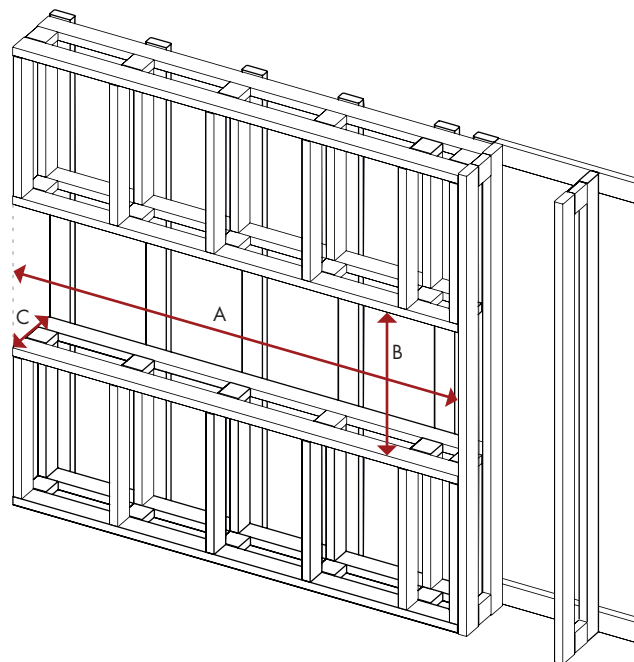

Yellow

plus many more

MEDIA BED ACCESSORIES

Driftwood & River Rock

Alpine Forest

MINIMUM FRAMEOUT DIMENSIONS

Bay Installation

MODEL	A	B	C
BXLF1200-AU	1257	616	295