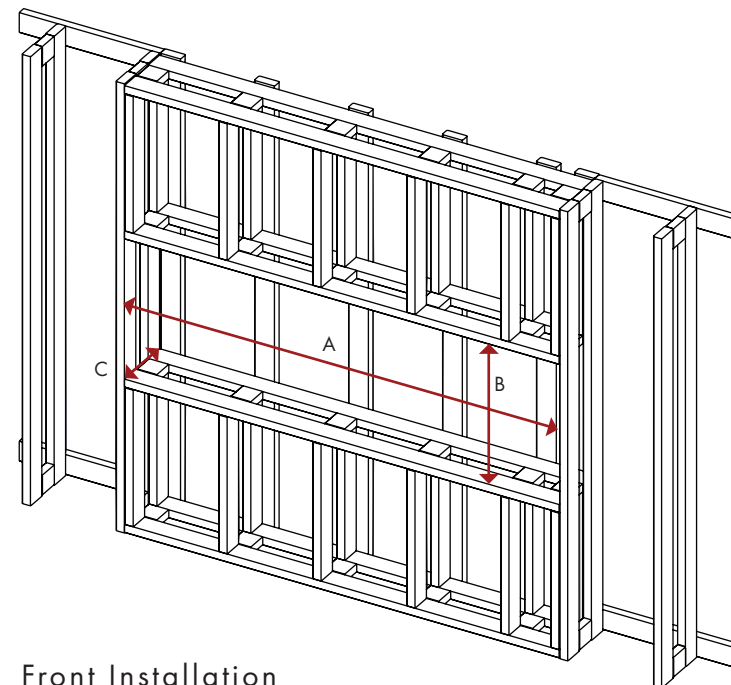

Front Installation

MODEL	A	B	C
BXLF2500-AU	2534	616	295